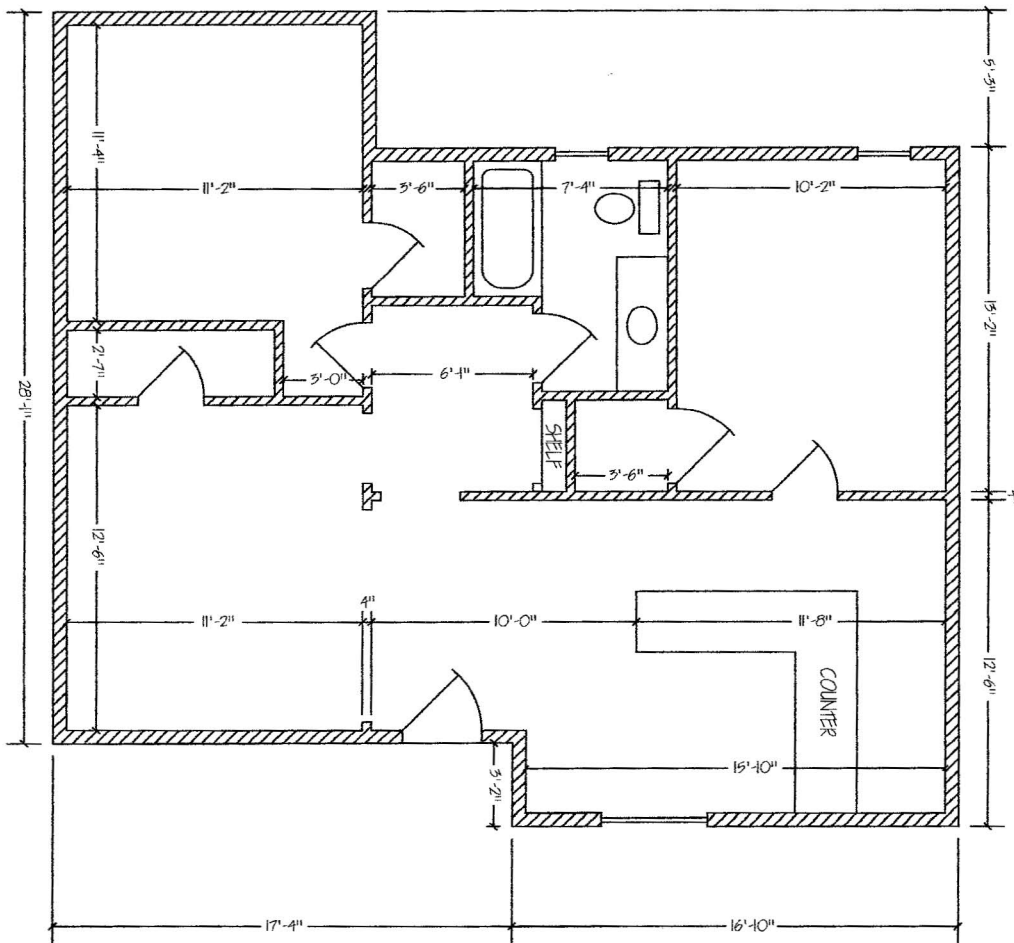

5009 KOSTORYZ

Drawn For:

Owens Brothers

Scale: 3/16" = 1'-0"

Date: 6-22-09

Drawn: JL